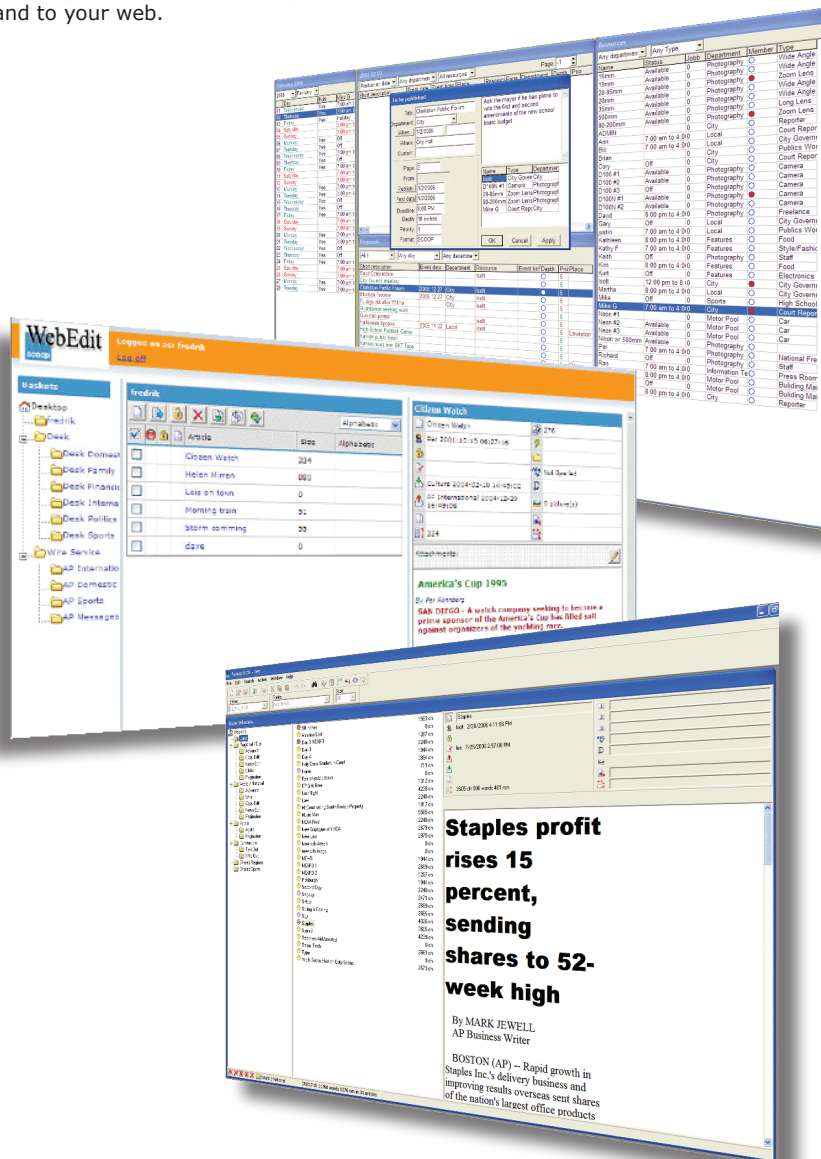

Knowledge

Scoop-In-A-Box **Blue** is the perfect editorial systems for small newsrooms. Scoop and SCS understand all newspapers are not the same. Small newspapers have different demands and needs than larger, more complex newspapers. That is why we developed the Scoop-In-the-Box **Blue** and **Red** editorial packages.

Blue provides smaller newsrooms (up to 25) seats with a powerful and robust editorial system that meets your daily and weekly production demands.

From concept through to editorial pagination, **Blue** allows you to manage the editorial process simply and easily. You choose either Adobe InDesign® or QuarkXPress® for pagination.

Installation

Scoop and SCS make the installation process very simple. The complete package is installed from one DVD on the server. This reduces installation time and simplifies setup.

For more information:
www.scoop.se
lsolt@newspapersystems.com
1-800-568-8006

Software

Scoop-In-A-Box **Blue** gives you the ability to manage and plan, news budgets, staff, resource, and publication schedules, in-house and remote article creation, editing, and customized workflow, including creating story packages (article, pull quotes and images) and moving them to pagination and to your web.

Scoop-In-A-Box Blue
is the ultimate
Software for Your editorial
workflow.

Staples profit rises 15 percent, sending shares to 52-week high

Scoop Publishware AB develops a range of software tools for Mac and PC that optimizes your editorial workflow from idea to publication
www.scoop.se

SOFTWARE CONSULTING SERVICES